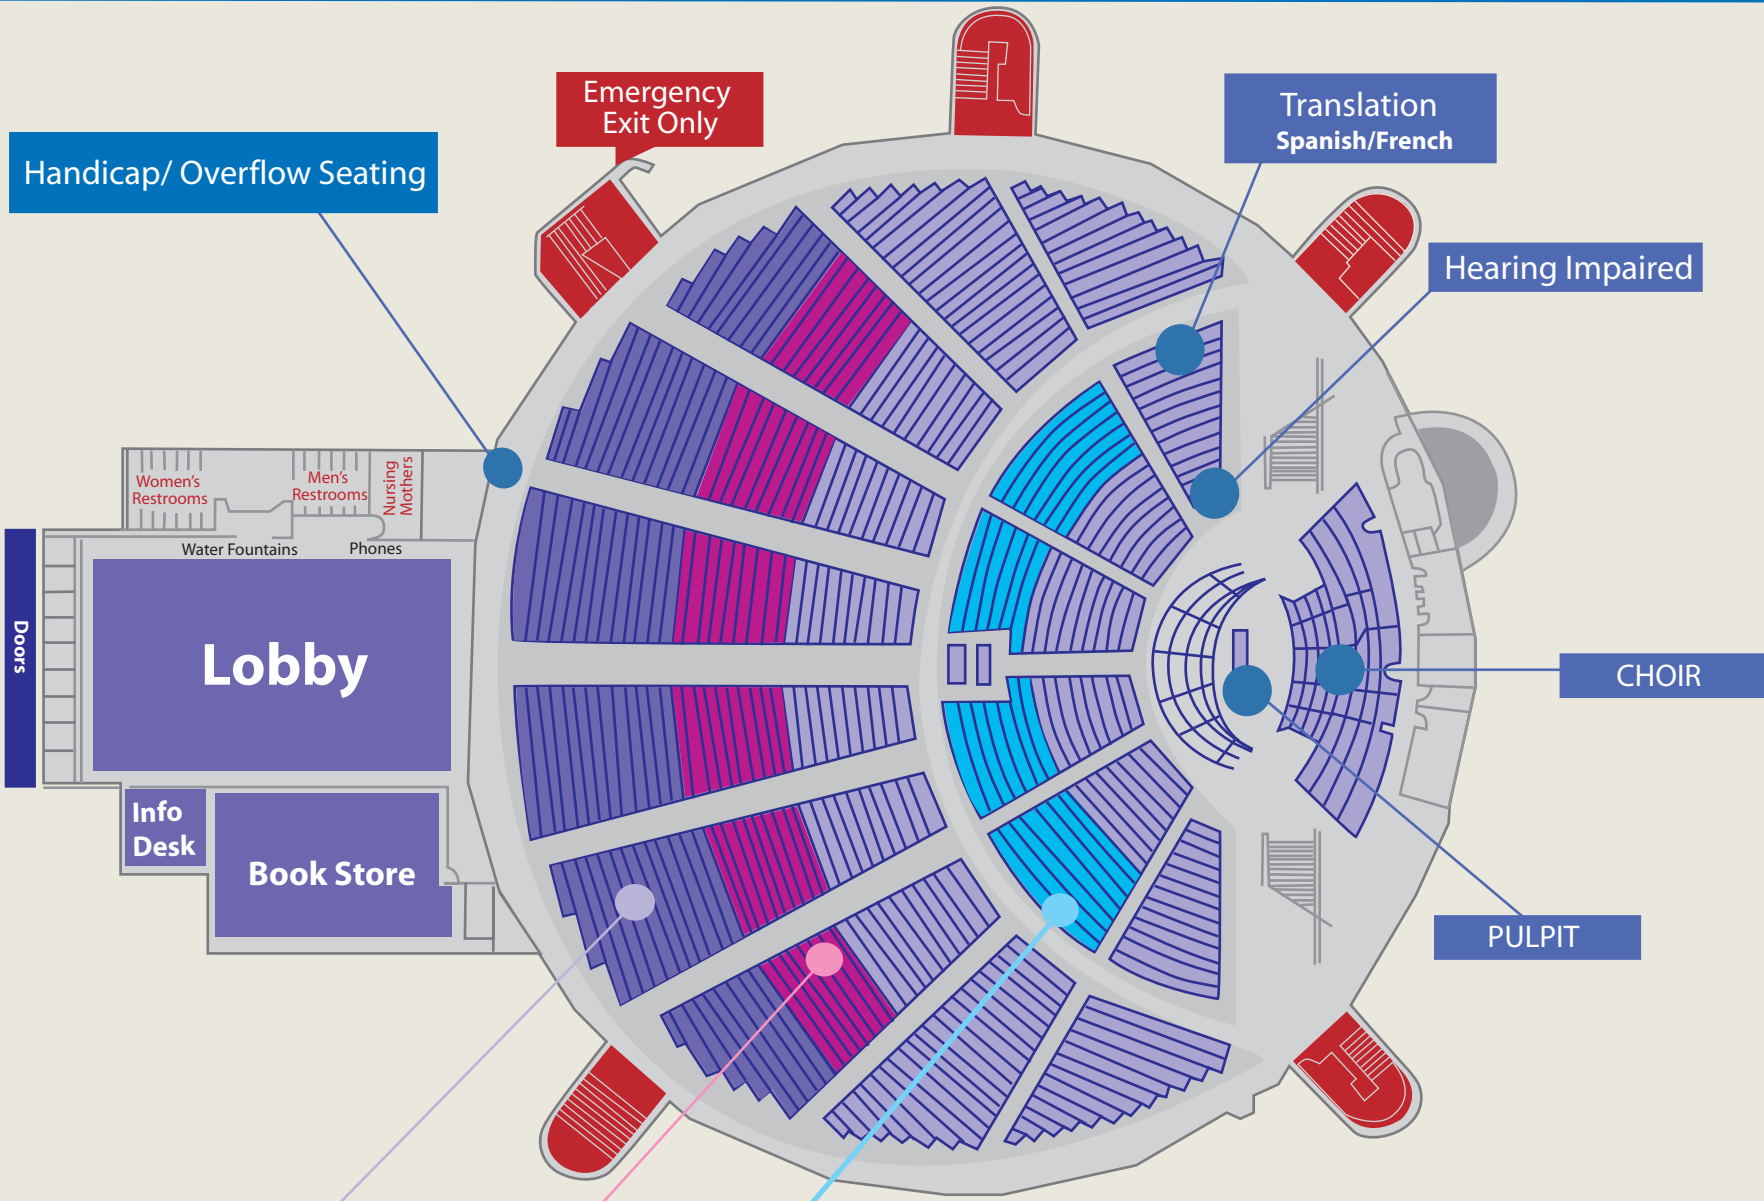

WORLD CHANGERS CHURCH - MAIN CAMPUS (COLLEGE PARK, GA)

WORLD CHANGERS CHURCH—MAIN PARKING (COLLEGE PARK, GA)

WORLD DOME

Children Seating: Age: 7 & under Age: 8-12 Age: 13 up

HARTSFIELD JACKSON
ATLANTA INT

JONESBORO RD