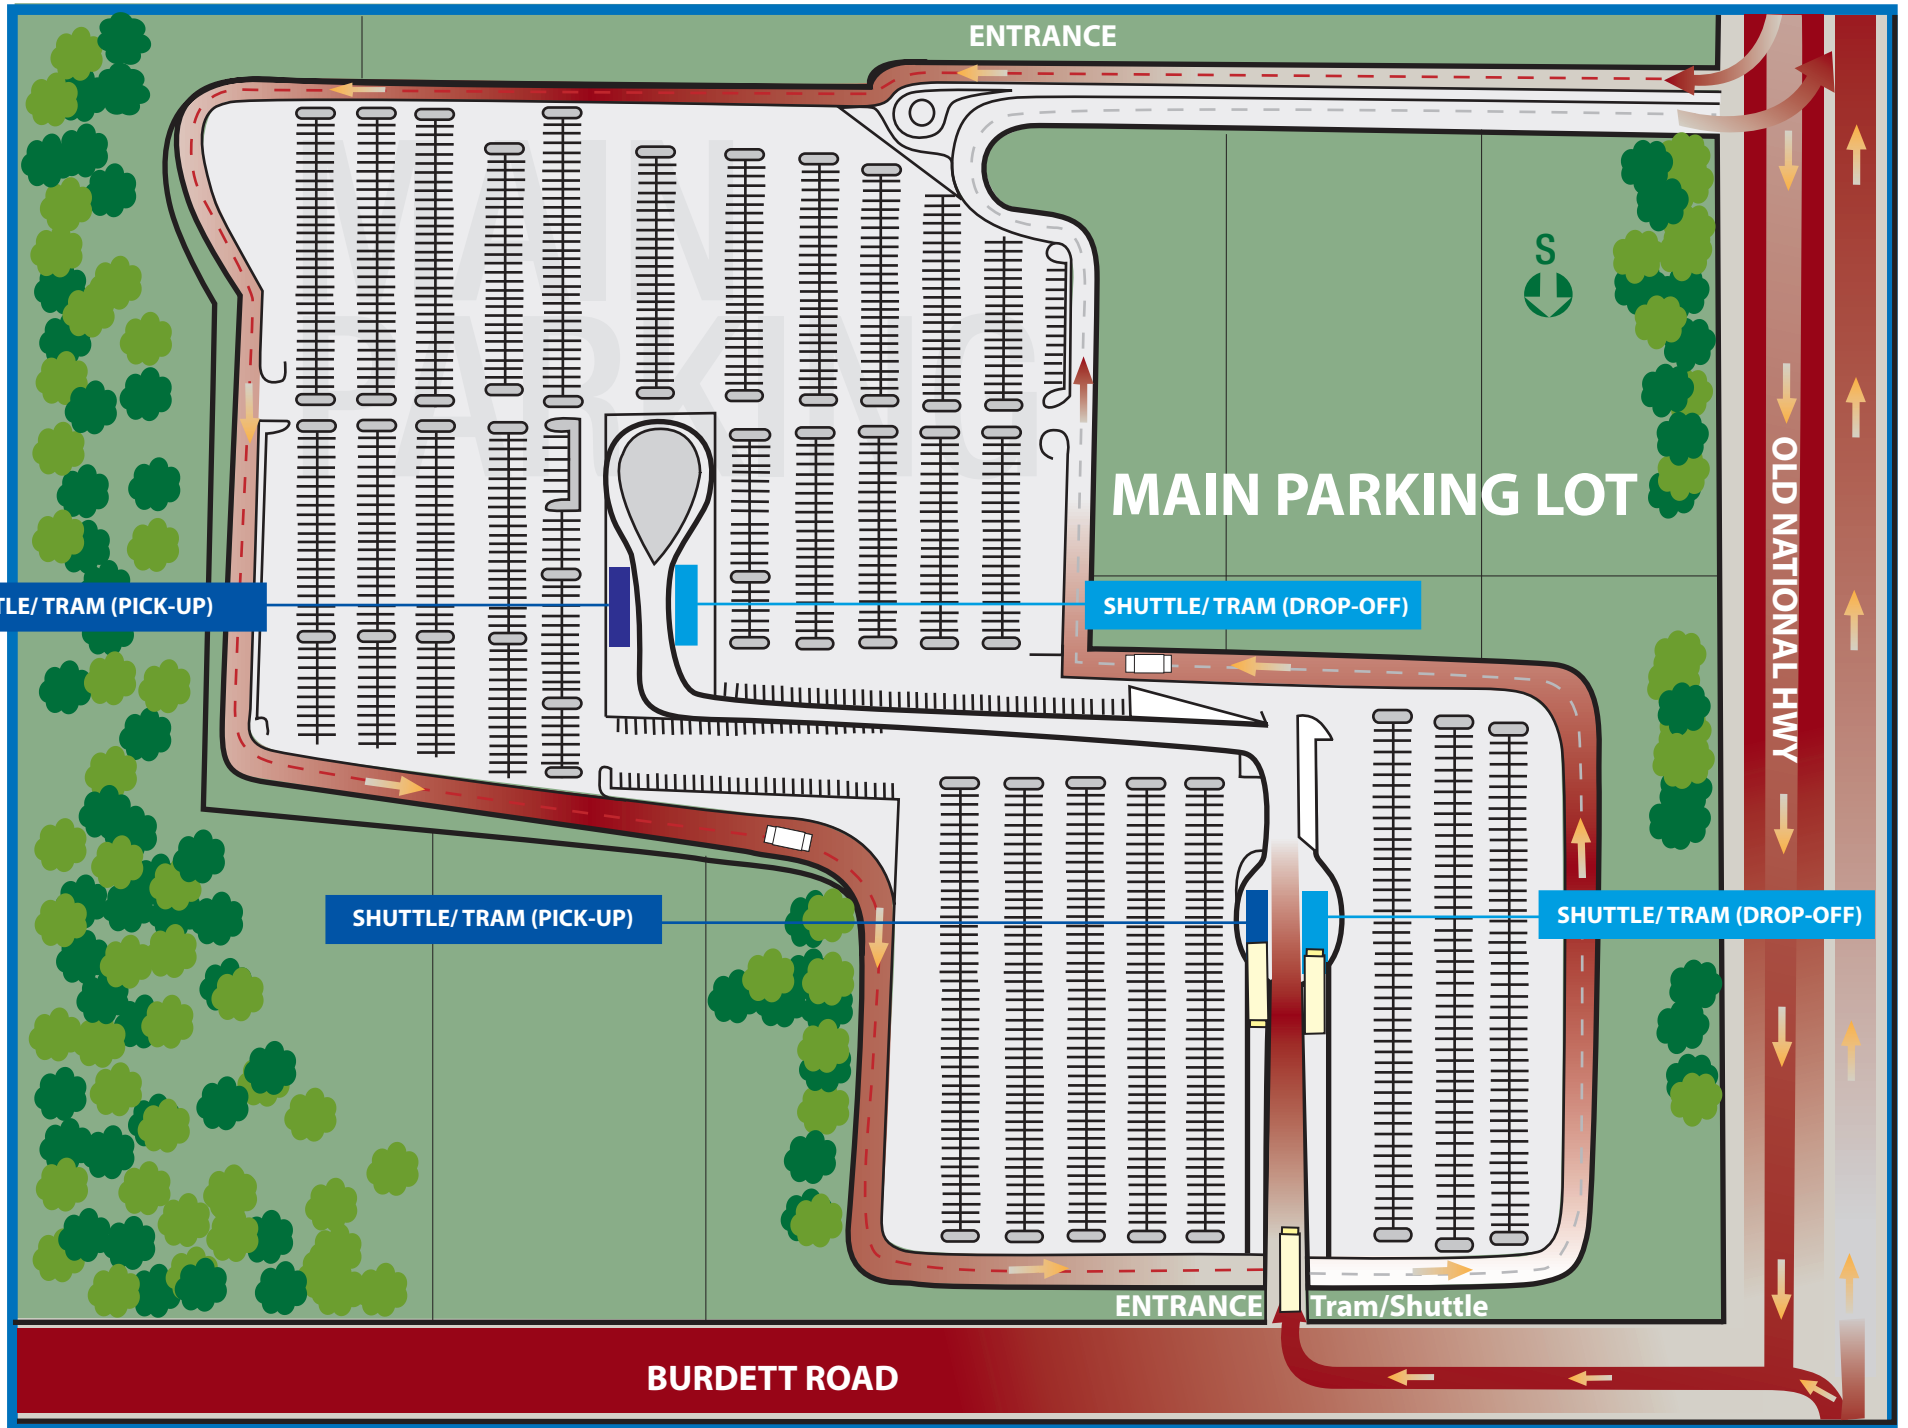

WORLD CHANGERS CHURCH - MAIN CAMPUS (COLLEGE PARK, GA)

WORLD CHANGERS CHURCH—MAIN PARKING (COLLEGE PARK, GA)

WORLD DOME

Children Seating: Age: 7 & under Age: 8-12 Age: 13 up

HARTSFIELD JACKSON
ATLANTA INT

285

85

RIVERDALE RD

285

S. FULTON PKWY

ROOSEVELT HWY

BUFFINGTON RD

GODBY RD

Burdett Rd

W. FAYETTEVILLE RD

85

FLAT SHOALS RD

FLAT SHOALS RD

COLLEGE PARK

OLD NATIONAL HWY

RIVERDALE

JONESBORO RD